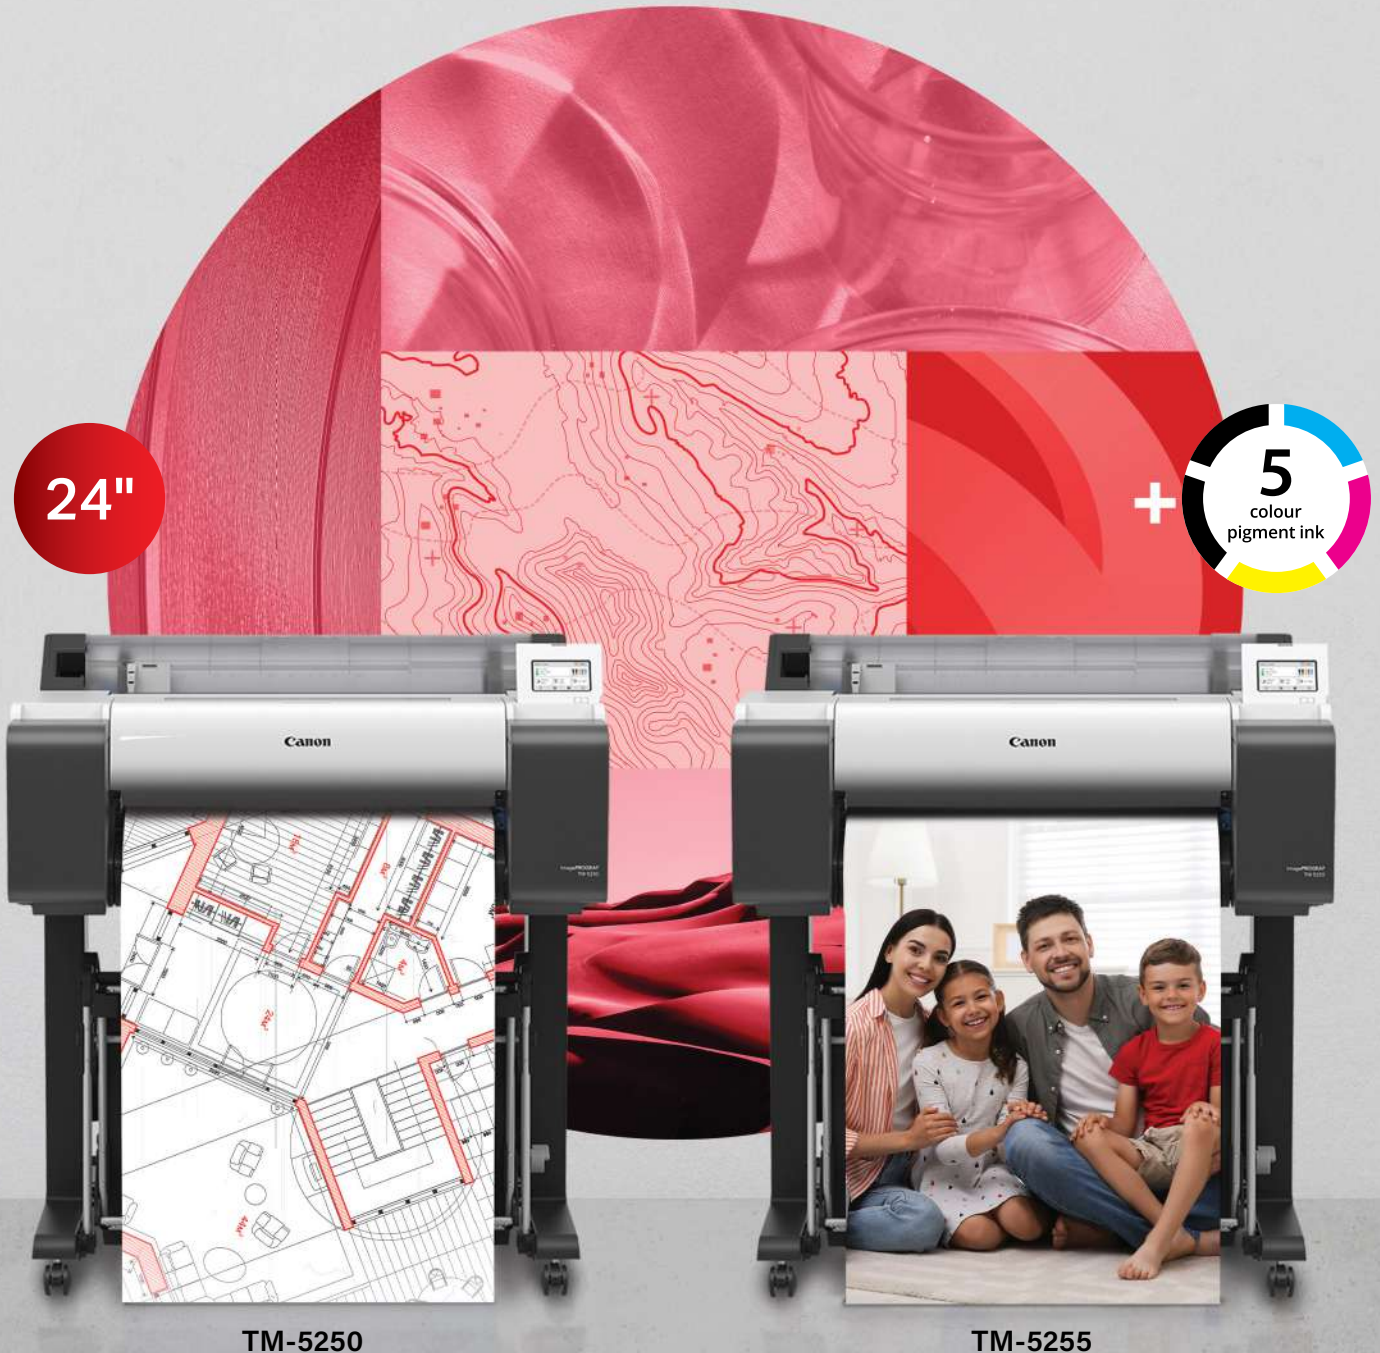

imagePROGRAF
TM-5250 | TM-5255

Canon
Delighting You Always

Just Perfect.

Limitless Creativity Made Possible

The new 24" **imagePROGRAF TM-5255** and **TM-5250** large format printers raise the standard for print excellence through greater business printing performance for creating photo images, posters and CAD drawings. Express limitless creativity through vivid, quality prints thanks to improved ink capabilities.

High-Quality Printing For Everything Creative

Create vivid, high-quality photos and posters with the new 24" **imagePROGRAF TM-5255** and **TM-5250** large format printers. The improved ink capabilities help to bring out greater colour expressions within prints, while catering to the needs of engineering firms by offering multi-application printing suited for limitless creativity.

Print Speed

Conventional printers →

TM-5250/TM-5255 → **About 20% faster***

*Based on Canon internal testing using plain paper with continuous printing of A1 page per min

Print Borderless

The **TM-5250** and **TM-5255** allow for **borderless poster printing** on any size of roll paper with ease.

Vivid Red for Greater Details

The **new magenta ink** offers a more vivid red that enhances the details on printed photo images, posters and CAD drawings produced by the printer.

TM-5250

Designed for Convenience