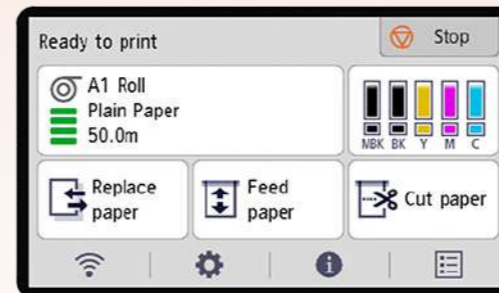

Print Speed

Conventional printers →

TM-5250/TM-5255 → **About 20% faster***

*Based on Canon internal testing using plain paper with continuous printing of A1 page per min

Print Borderless

The **TM-5250** and **TM-5255** allow for **borderless poster printing** on any size of roll paper with ease.

Vivid Red for Greater Details

The **new magenta ink** offers a more vivid red that enhances the details on printed photo images, posters and CAD drawings produced by the printer.

TM-5250

Designed for Convenience

The printer's **flat top space** allows for effortless roll paper replacement or the placement of output prints.

Roll paper balance and paper media details can also be easily retrieved from the printer through **automatic paper type detection**.